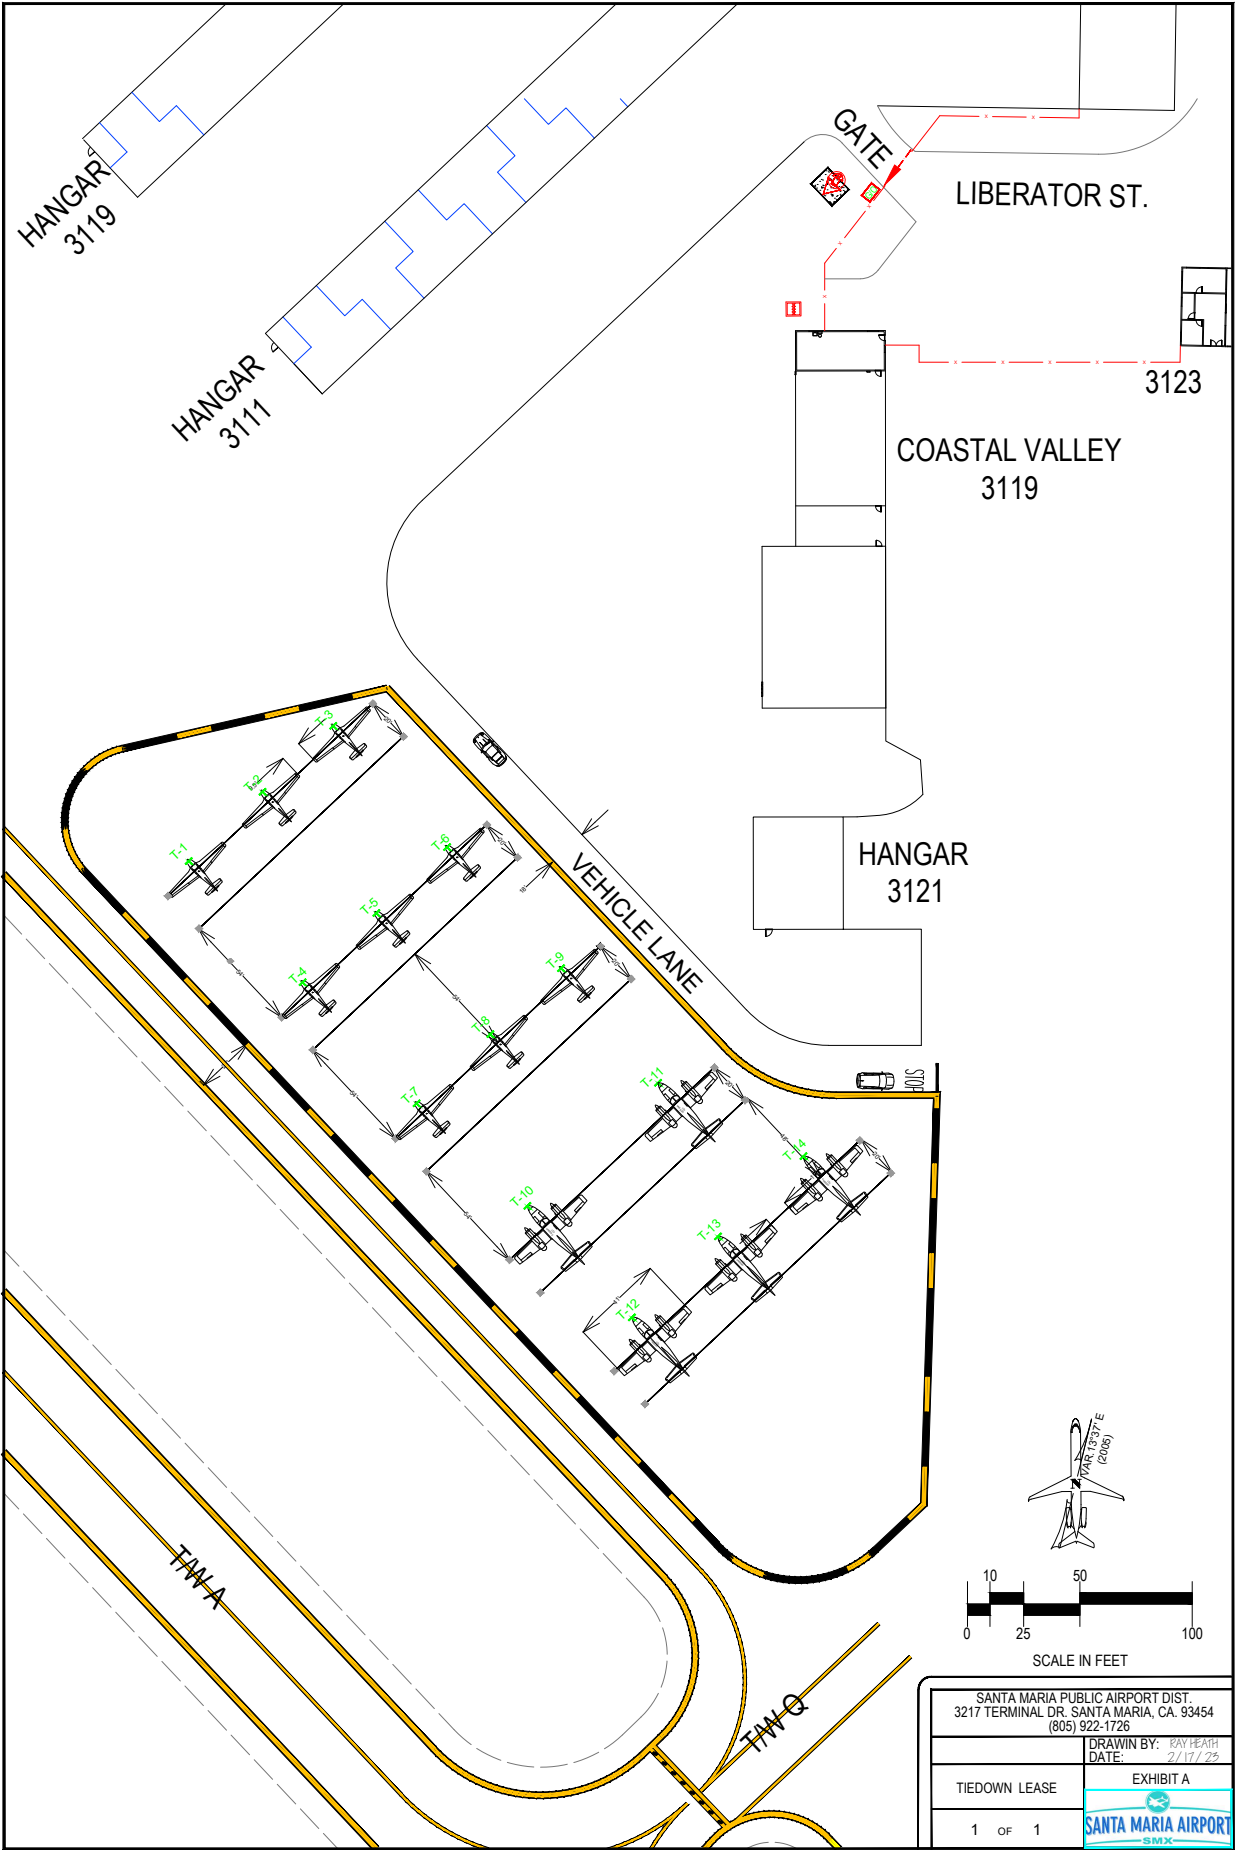

LIST OF AVAILABLE TIE DOWN'S

3/25/25

(All Rates Effective 7/1/24)

SINGLE ENGINE

	Address	Mo. Rent	*Avail Date
	T-1	\$83.00	NOW
	T-2	\$83.00	NOW
	T-3	\$83.00	NOW
	T-4	\$83.00	NOW
	T-5	\$83.00	NOW
	T-6	\$83.00	NOW
	T-7	\$83.00	NOW
	T-8	\$83.00	NOW
	T-9	\$83.00	NOW

LIGHT TWIN ENGINE

	Address	Mo. Rent	*Avail Date
	T-10	\$97.00	NOW
	T-11	\$97.00	NOW
	T-12	\$97.00	NOW
	T-13	\$97.00	NOW
	T-14	\$97.00	NOW

SANTA MARIA PUBLIC AIRPORT DIST. 3217 TERMINAL DR. SANTA MARIA, CA. 93454 (805) 922-1726	
TIEDOWN LEASE	DRAWN BY: PAV PEARR DATE: 2/17/25
1 OF 1	EXHIBIT A SANTA MARIA AIRPORT SMX