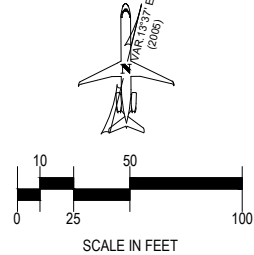

LIGHT TWIN ENGINE

	Address	Mo. Rent	*Avail Date
	T-10	\$97.00	NOW
	T-11	\$97.00	NOW
	T-12	\$97.00	NOW
	T-13	\$97.00	NOW
	T-14	\$97.00	NOW

SANTA MARIA PUBLIC AIRPORT DIST. 3217 TERMINAL DR. SANTA MARIA, CA. 93454 (805) 922-1726	
TIEDOWN LEASE	DRAWN BY: PAV PEARR DATE: 2/17/25
1 OF 1	EXHIBIT A SANTA MARIA AIRPORT SMX